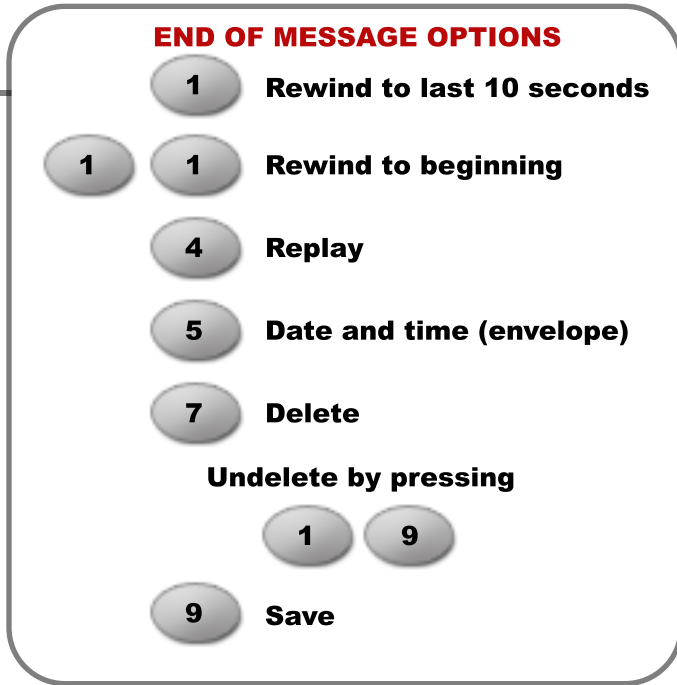

MAIN

Salsgiver VoIP

Voice Mailbox Setup

www.salsgiver.com
724-295-1970

DIAL *99
To access main menu

ACCESSING YOUR MAILBOX

INITIAL SETUP: The first time you access your mailbox, you will be lead through a tutorial to help you setup your mailbox. Default password is 1234.

- 1) Dial *99 from your phone.
- 2) Press # to access your mailbox.
- 3) If prompted, enter your ten digit phone number.
- 4) Enter your password.
- 5) Select the desired option from the MAIN menu.

PRESS * REPEATEDLY IN ANY MENU TO RETURN TO THE MAIN MENU